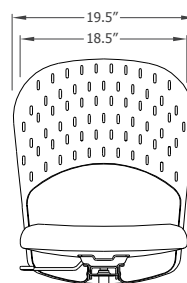

Lecture Hall/Classroom Seating - Apollo with plastic perforated back

Features

- Durable black polypropylene seat back engineered to withstand impact
- Height adjustable seat back for custom lumbar support
- Adjustable tension controls for a firm or loose recline position
- 2" (5.1 cm) thick high-density seat foam

Adjustable seat back

Nurse Alcove - Apollo Mesh

Rutgers University Lecture Room
Apollo with perforated back

Seat Options

- Fully upholstered*
- Seat and lumbar upholstered with plastic perforated back*
- Seat upholstered with plastic lumbar support and perforated back*
- Mesh
- Arms (beam and single pedestal seating only)
- Tablet Arm (beam and single pedestal seating only)

Upholstered

Perforated Back

Plastic Lumbar

Mesh

*Visit www.clarinseating.com for vinyl and fabric options

Seat Dimensions

Seat Depth	18.0" (45.7 cm)
Seat Width	18.5" (47 cm)
Back Width	19.5" (49.5 cm)
Back Height (Min)	37.5" (95.3 cm)
Back Height (Max)	40.5" (102.9 cm)