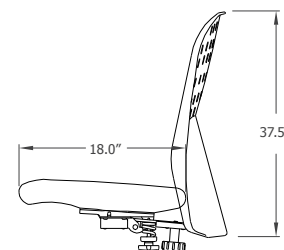

Upholstered

Perforated Back

Plastic Lumbar

Mesh

*Visit www.clarinseating.com for vinyl and fabric options

Seat Dimensions

Seat Depth	18.0" (45.7 cm)
Seat Width	18.5" (47 cm)
Back Width	19.5" (49.5 cm)
Back Height (Min)	37.5" (95.3 cm)
Back Height (Max)	40.5" (102.9 cm)