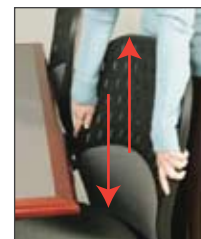

FS

Fixed Seating

Apollo Series

Lecture Halls • Seminar Rooms
Jury • Nurse Stations • Training Centers

Apollo Series

The Apollo Series Seat offers style and function to any learning or administrative environment. Mount the seat on Clarin's swing arm, beam or single pedestal systems for comfortable seating in high traffic areas. The Apollo's distinctive midback design features an eye-catching contemporary look combined with exceptional comfort derived from the soft foam cushioned seat and height adjustable seat back.

Lecture Hall/Classroom Seating - Apollo with plastic perforated back

Features

- Durable black polypropylene seat back engineered to withstand impact
- Height adjustable seat back for custom lumbar support
- Adjustable tension controls for a firm or loose recline position
- 2" (5.1 cm) thick high-density seat foam

Adjustable seat back

Nurse Alcove - Apollo Mesh

Rutgers University Lecture Room
Apollo with perforated back

Seat Options

- Fully upholstered*
- Seat and lumbar upholstered with plastic perforated back*
- Seat upholstered with plastic lumbar support and perforated back*
- Mesh
- Arms (beam and single pedestal seating only)
- Tablet Arm (beam and single pedestal seating only)

Upholstered

Perforated Back

Plastic Lumbar

Mesh

*Visit www.clarinseating.com for vinyl and fabric options

Seat Dimensions

Seat Depth	18.0" (45.7 cm)
Seat Width	18.5" (47 cm)
Back Width	19.5" (49.5 cm)
Back Height (Min)	37.5" (95.3 cm)
Back Height (Max)	40.5" (102.9 cm)